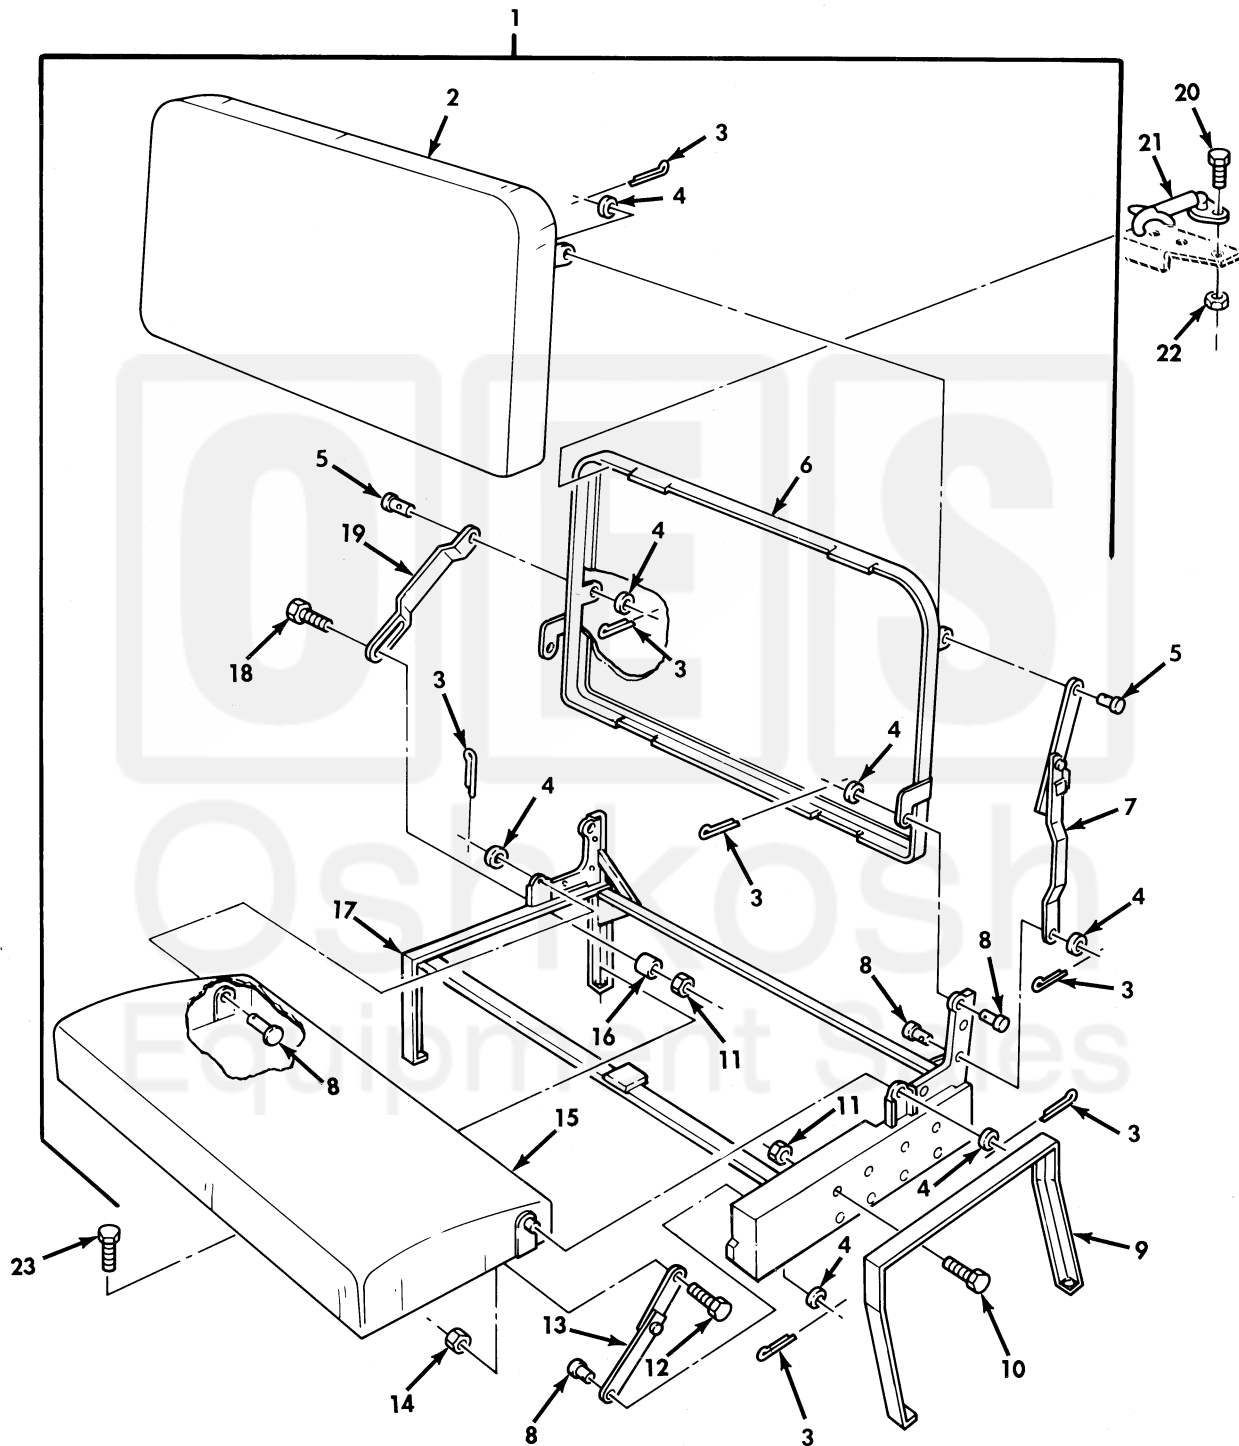

UNIT, DIRECT SUPPORT, AND GENERAL SUPPORT MAINTENANCE
REPAIR PARTS AND SPECIAL TOOLS LIST
TRUCK, 5-TON, 6X6, M809 SERIES TRUCKS (DIESEL)

Figure 267. Companion Seat Assembly.

(1) ITEM NO	(2) SMR CODE	(3) NSN	(4) CAGEC	(5) PART NUMBER	(6) DESCRIPTION AND USABLE ON CODE (UOC)	(7) QTY
GROUP 1806 SEATS						
FIG. 267 COMPANION SEAT ASSEMBLY						
1	PAOOF	2540-00-407-2611	19207	11608781	SEAT, VEHICULAR.....	1
2	PAOZZ	2540-00-737-3311	19207	7061291	. CUSHION, SEAT BACK, V.....	1
3	PAOZZ	5315-00-842-3044	96906	MS24665-283	. PIN, COTTER.....	7
4	PAOZZ	5310-00-080-6004	96906	MS27183-14	. WASHER, FLAT.....	5
5	PAOZZ	5315-00-696-0262	19207	7373314	. PIN, STRAIGHT, HEADED.....	2
6	PAOZZ	2540-00-040-2074	19207	7529131	. FRAME, SEAT.....	1
7	PAOZZ	2540-00-622-7743	19207	7061295	. LINK ASSEMBLY, SEAT.....	1
8	PAOZZ	5315-00-143-6480	19207	10896358	. PIN, STRAIGHT, HEADED.....	4
9	PFOZZ	2540-01-157-6144	19207	11608770	. SUPPORT, SEAT, VEHICU.....	1
10	PAOZZ	5306-00-225-9086	96906	MS90726-31	. BOLT, MACHINE.....	4
11	PAOZZ	5310-00-982-4912	96906	MS21045-5	. NUT, SELF-LOCKING, HE.....	5
12	PAOZZ	5306-00-225-8498	96906	MS90725-33	. BOLT, MACHINE.....	1
13	PAOZZ	2540-00-622-3948	19207	7061282	. LINK ASSEMBLY, SEAT.....	1
14	PAOZZ	5310-00-814-0673	96906	MS51943-33	. NUT, SELF-LOCKING, HE.....	1
15	PAOOO	2540-00-737-3312	11303	7373312	. CUSHION, SEAT, VEHICU.....	1
16	PAOZZ	5365-00-180-6665	19207	10896387	. SPACER, SLEEVE.....	1
17	PAOZZ	2540-00-602-4979	19207	11593250	. FRAME, SEAT, VEHICULA.....	1
18	PAOZZ	5306-00-225-9089	96906	MS90726-34	. BOLT, MACHINE.....	1
19	PAOZZ	3040-00-627-5992	19207	7061296	. CONNECTING LINK, RIG.....	1
20	PAOZZ	5306-00-068-0513	18876	MS90727001-06	SCREW, CAP, HEXAGON H.....	2
21	PAOZZ	2590-00-040-2075	19207	7539197	FASTENER, CYLINDER, S.....	1
22	PAOZZ	5310-00-061-7325	96906	MS21045-4	NUT, SLFLKG HEXAGON.....	2
23	PAOZZ	5305-01-104-9018	19207	11663070	SCREW, ASSEMBLED WAS.....	2

END OF FIGURE